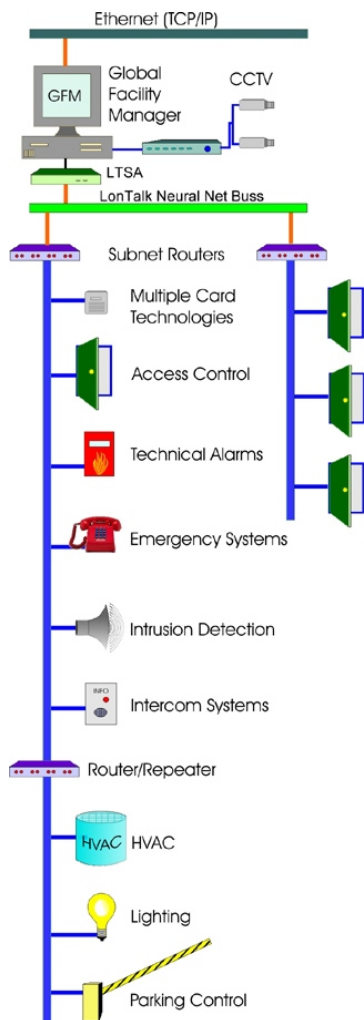

4R-ACP 4-Reader Access Control Panel

The 4R-ACP series of control panels offer an unprecedented level of control and usability. From single board systems to enterprise level management ensembles controlling hundreds of thousands of doors with more than a million cardholders, Neural International has a system to fit your needs. System monitoring and control are accessed through graphically controlled "Global Facility Manager" or "Global Facility Manager Elite" software, virtually eliminating user training.

Total System Management