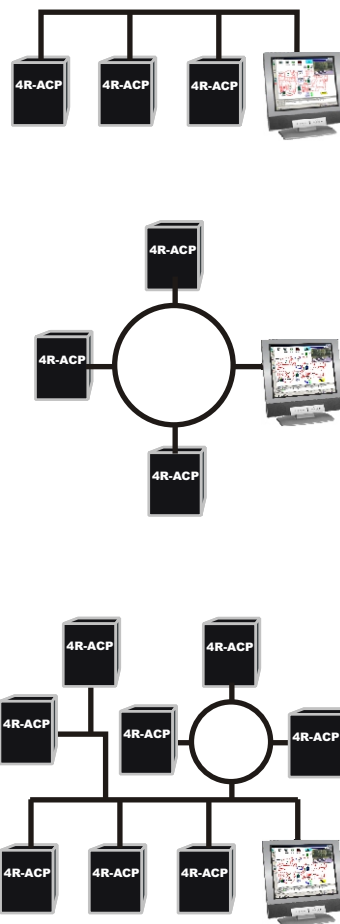

Free Topology