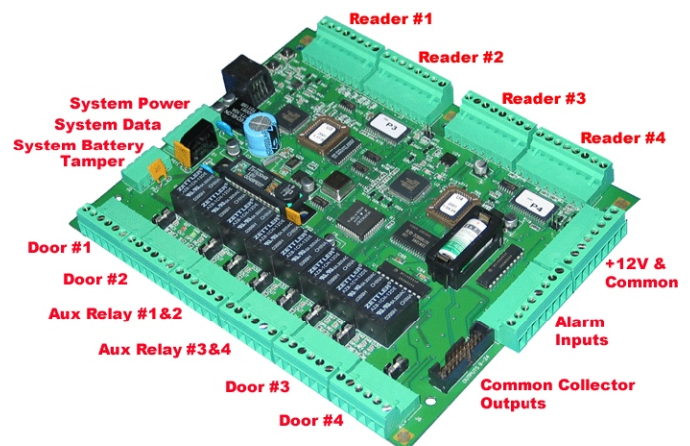

4R-ACP **4-Reader Access Control Panel**

The 4R-ACP is a breakthrough in Security Management control technology. 4-door reader control for Proximity, Mag-stripe, Biometric, RFID or any Wiegand protocol device. Unlike conventional reader panels, the 4R-ACP provides *True Peer-to-Peer, Global* communications *without* requiring Host Intervention. Each 4R-ACP panel will operate as a system node or as a stand-alone unit accepting over 50,000 cardholders per panel.

Standard Features:

- ⊙ 4-Reader connections (Wiegand) with 5 or 12vdc supply
- ⊙ 4-Door positions switch Inputs (Standard, Supervised or Analog)
- ⊙ 4-Request-to-Exit device Inputs (Standard, Supervised or Analog)
- ⊙ 4-Lock output relays (Fused with 5A contacts)
- ⊙ 4-Auxiliary, fully programmable output relays (Fused with 5A contacts)
- ⊙ 8-Auxiliary, fully programmable Inputs (Standard, Supervised or Analog)
- ⊙ 16-Open collector, fully programmable outputs (120 ma each)
- ⊙ 4-Auxiliary, 12VDC outputs
- ⊙ LonTalk™ communications
- ⊙ Flexible Programmable-Logic-Controller (PLC) technology
- ⊙ Neuron chip 3150 technology
- ⊙ Free network topology
- ⊙ Realtime, Onboard Clock

4R-ACP 4-Reader Access Control Panel

The 4R-ACP series of control panels offer an unprecedented level of control and usability. From single board systems to enterprise level management ensembles controlling hundreds of thousands of doors with more than a million cardholders, Neural International has a system to fit your needs. System monitoring and control are accessed through graphically controlled "Global Facility Manager" or "Global Facility Manager Elite" software, virtually eliminating user training.