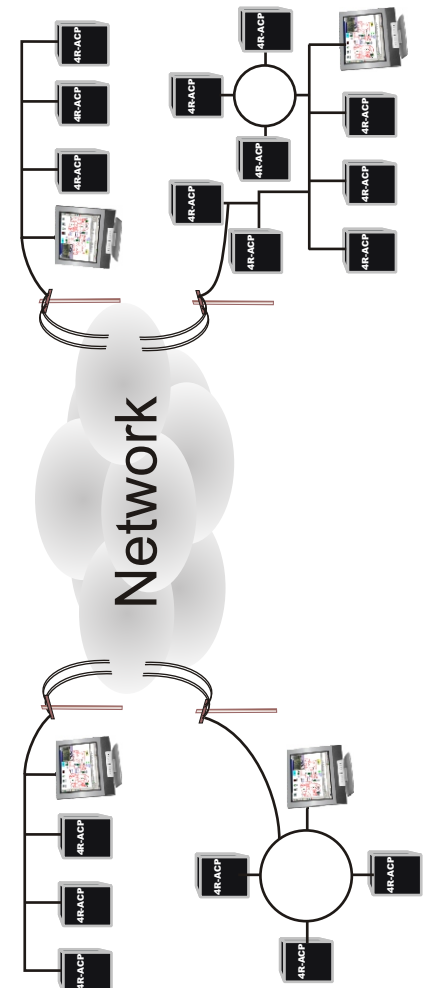

Enterprise Networking